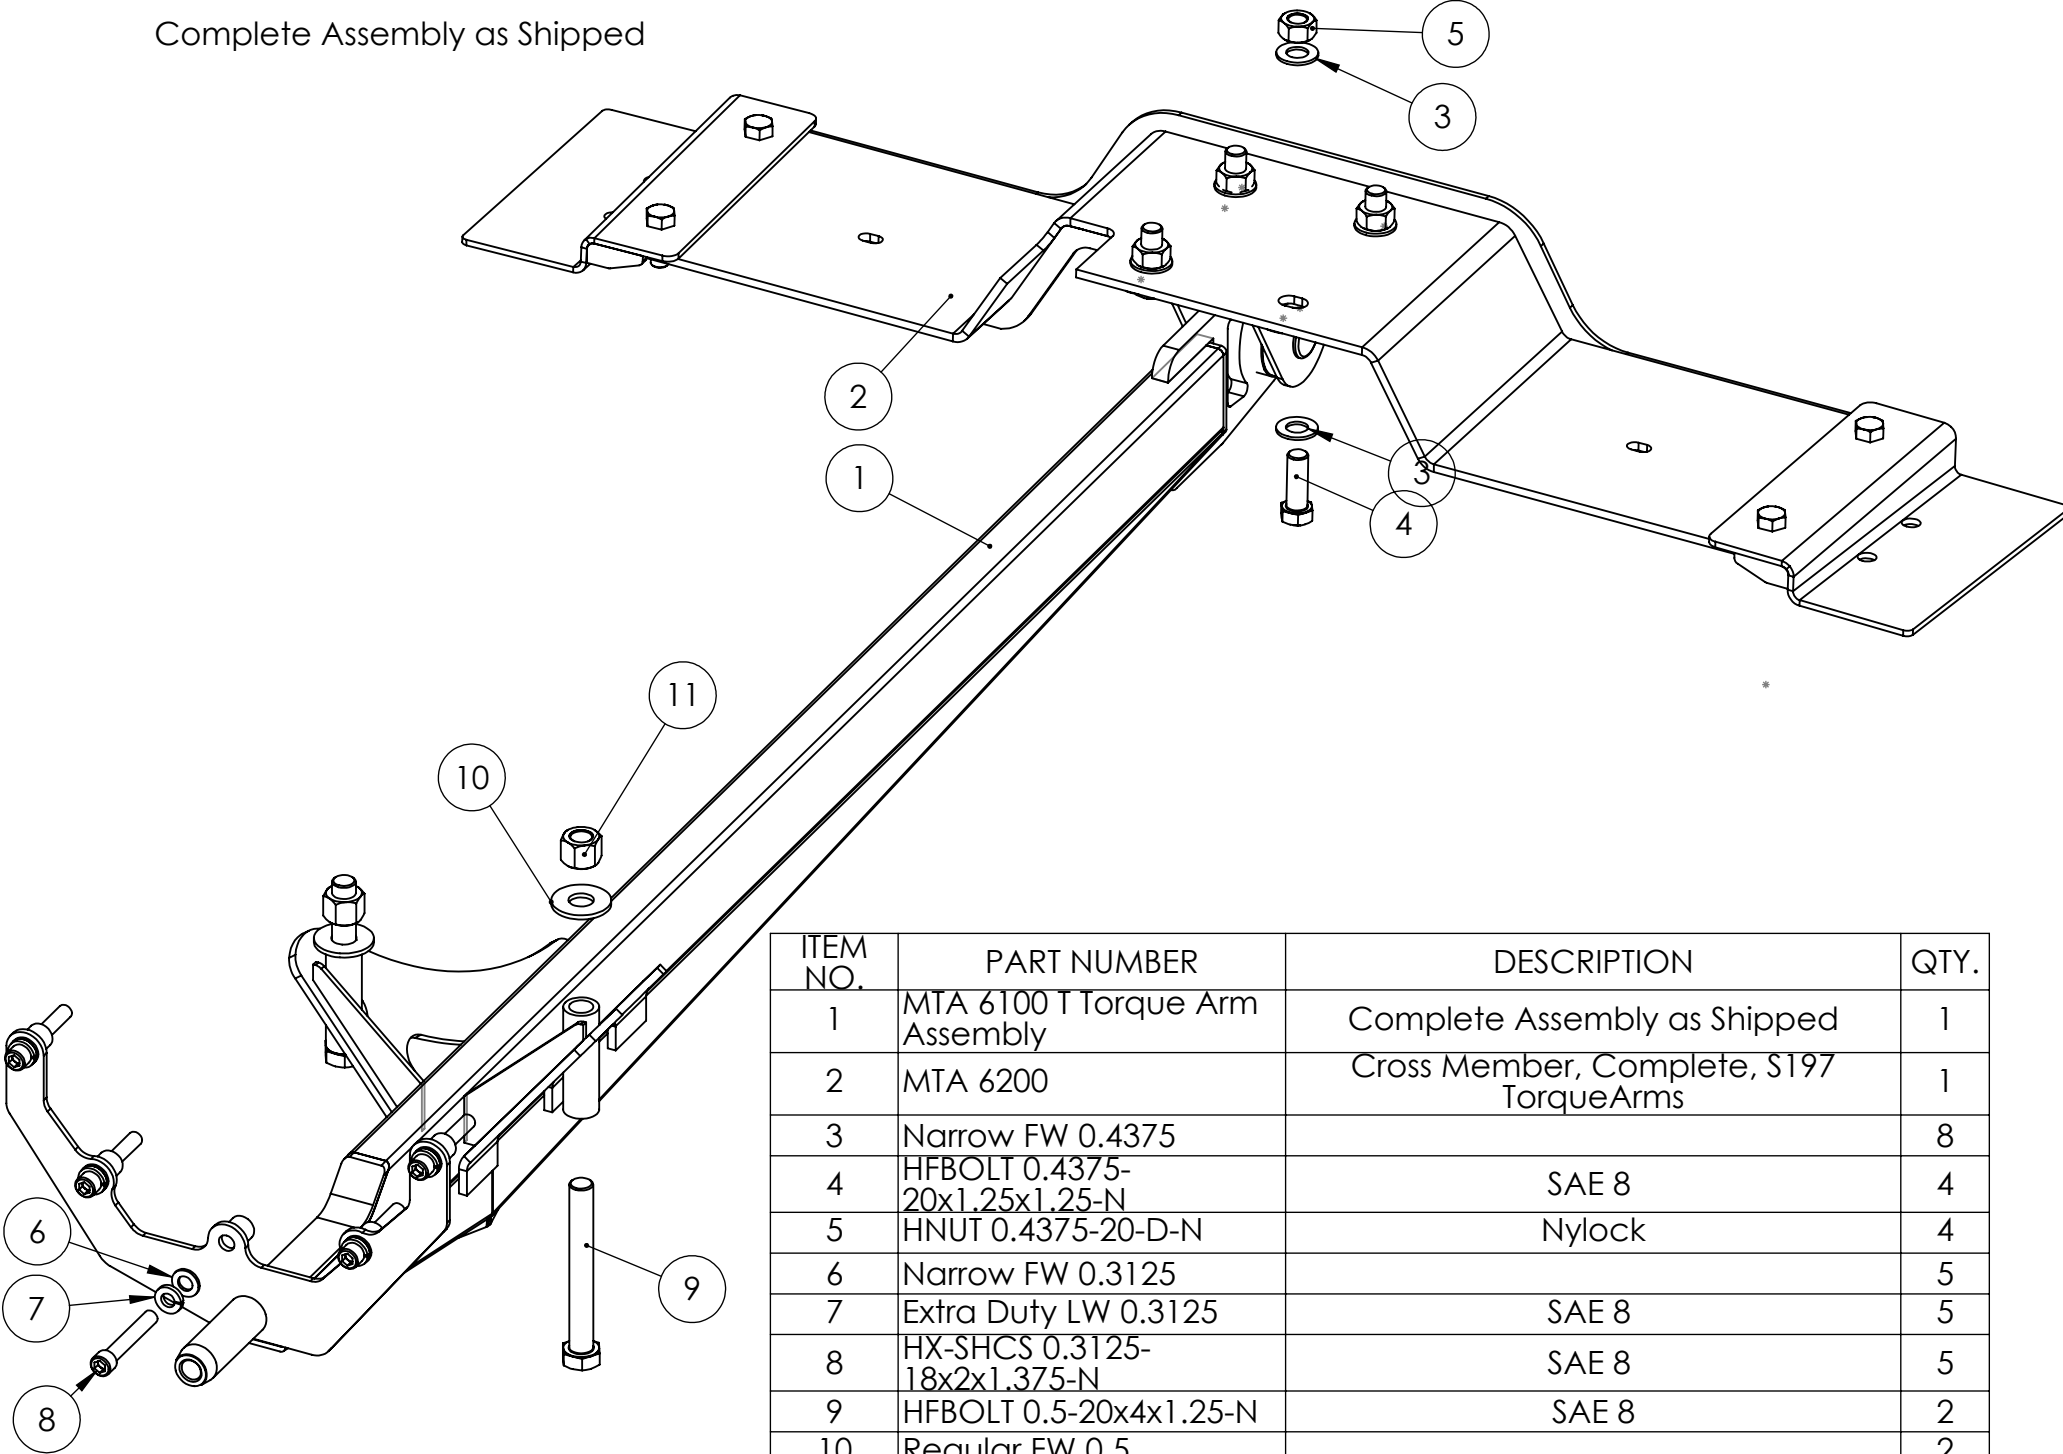

Complete Assembly as Shipped

ITEM NO.	PART NUMBER	DESCRIPTION	QTY.
1	MTA 6100 T Torque Arm Assembly	Complete Assembly as Shipped	1
2	MTA 6200	Cross Member, Complete, S197 TorqueArms	1
3	Narrow FW 0.4375		8
4	HFBOLT 0.4375-20x1.25x1.25-N	SAE 8	4
5	HNUT 0.4375-20-D-N	Nylock	4
6	Narrow FW 0.3125		5
7	Extra Duty LW 0.3125	SAE 8	5
8	HX-SHCS 0.3125-18x2x1.375-N	SAE 8	5
9	HFBOLT 0.5-20x4x1.25-N	SAE 8	2
10	Regular FW 0.5		2
11	HTNUT 0.5000-20-D-N	Nylock	2